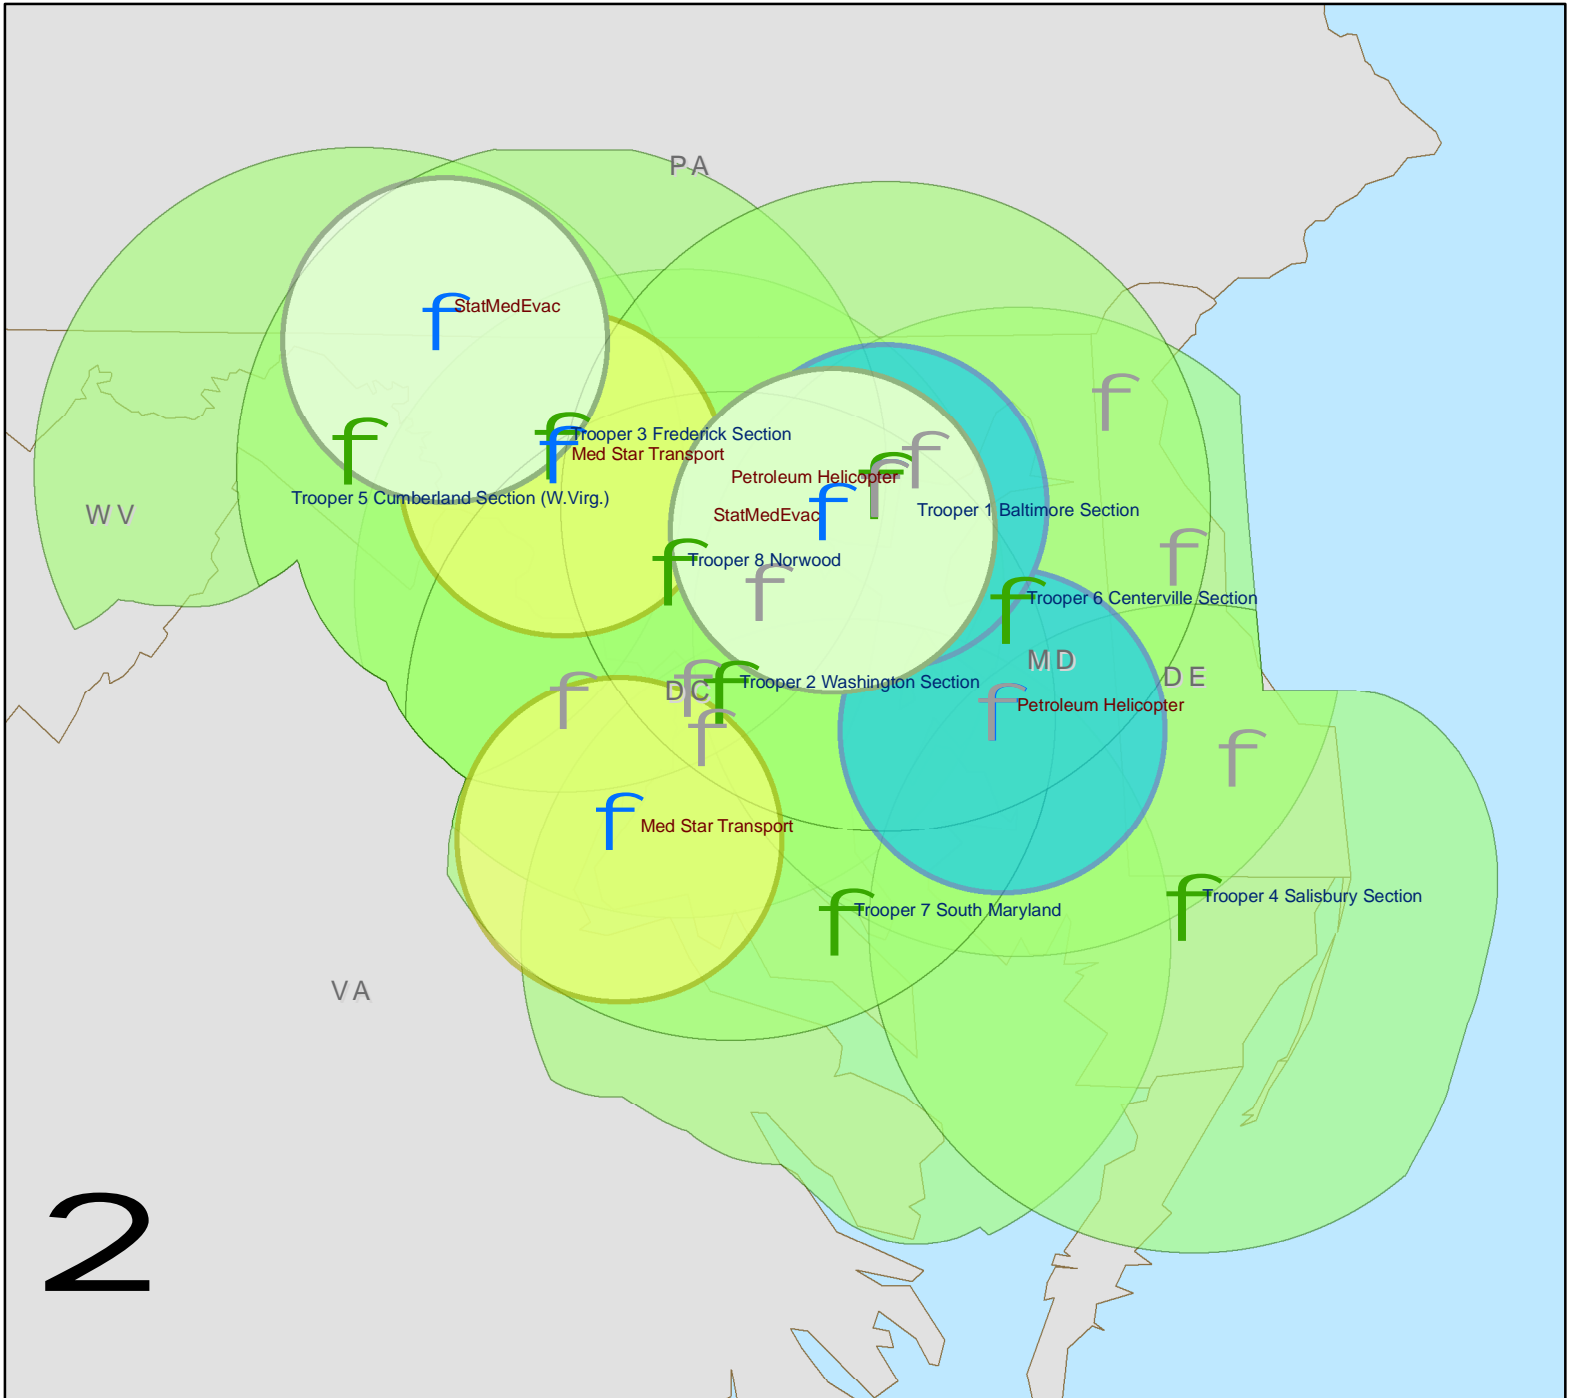

Flight Zones State Police, Other Public and Private Medevac Helicopters

Legend

-  State Police (25 min)
-  Med Star Transport (10 min)
-  Petroleum Helicopter (10 min)
-  StatMedEvac (10 min)

f
f
f

State Police
Private
Other Public

Medevacs: Save Taxpayers Money By Making The Medevac System Efficient. Maryland's Air Space 54 Helicopters Air Medical - Law Enforcement. Maximize the medevac system with the most efficient coverage for Maryland Citizens by having a Private & Public Medevac Partnership. Dispatching the closest medevac helicopter with the highest level of care "CAMTS Accredited" is meeting the "patients needs" in the "Golden Hour" and having a more efficient Medevac system.

Law Enforcement: Many local Jurisdictions deploy helicopters for law enforcement, search & rescue, and are called to aid other jurisdictions.